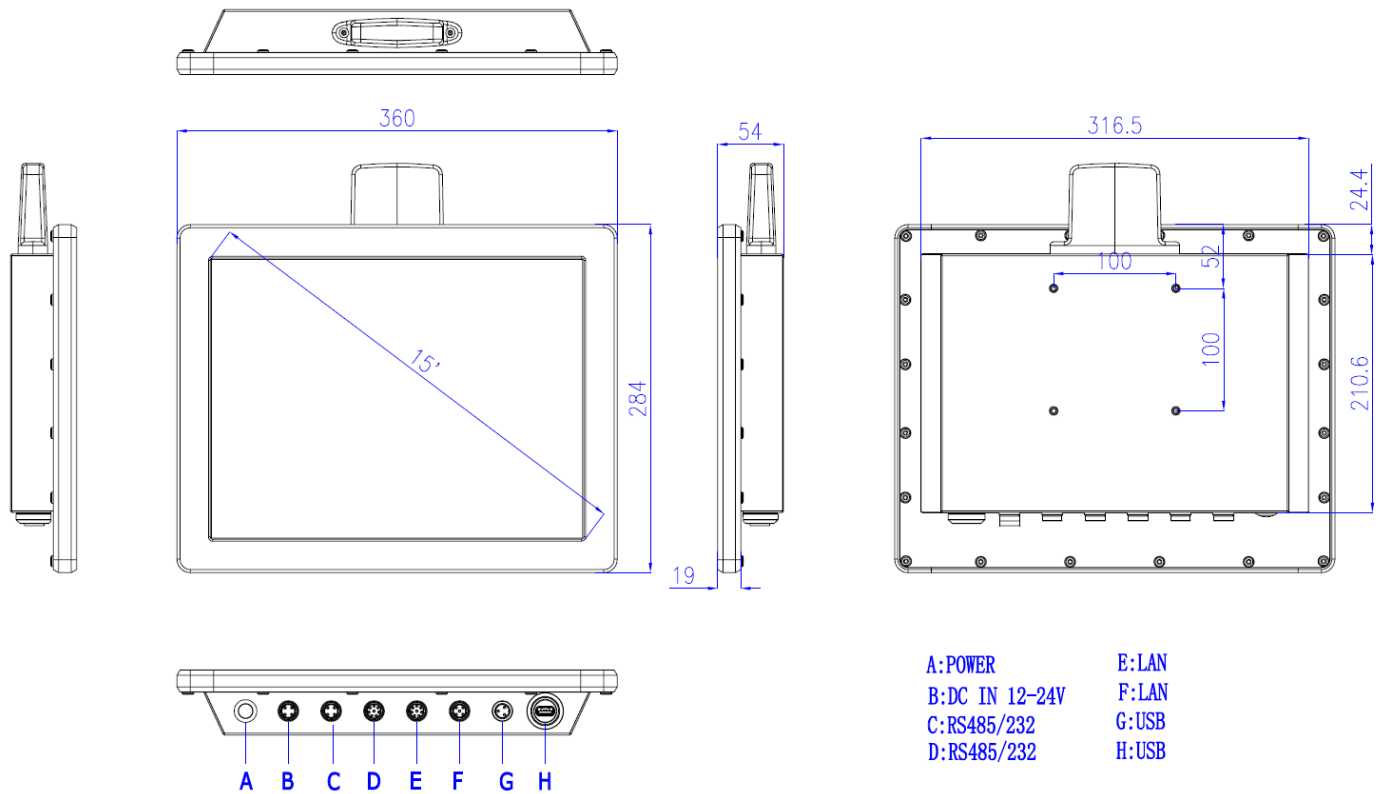

WP1501T-R1

Industrial Panel PC

15" IP69K Stainless Steel Panel PC

- ◆ Support 8th generation 4205U
- ◆ Resistive touch screen, option Capacitive touch screen
- ◆ Option Size: 15", 19" and 21.5".

Specification :

Dimension : Unit : mm

Order information :

Model NO.	Description
WP1501T-R1-4205U	15" LCD/ Resistive touch screen/ 1024*768/CPU4205U/no memory/no SSD/2LAN/2RS232(option RS485)/ 2USB/option WIFI&3G/DC IN 12~24V

Option items :

Material NO.	Spec.
5040200005	WIFI (7260HMWBN) with waterproof cover
5040100001	EC20(4G/3G module)
2020200067	M12 plug with 5pin (USB) Length=2Meters
2020200068	M12 plug with 4pin (COM) Length=2Meters
2020200069	M12 plug with 8pin (LAN cable) Length=2Meters
2010300015	IP67 waterproof Meanwell power adapter OWA-60E-12 (EU type)