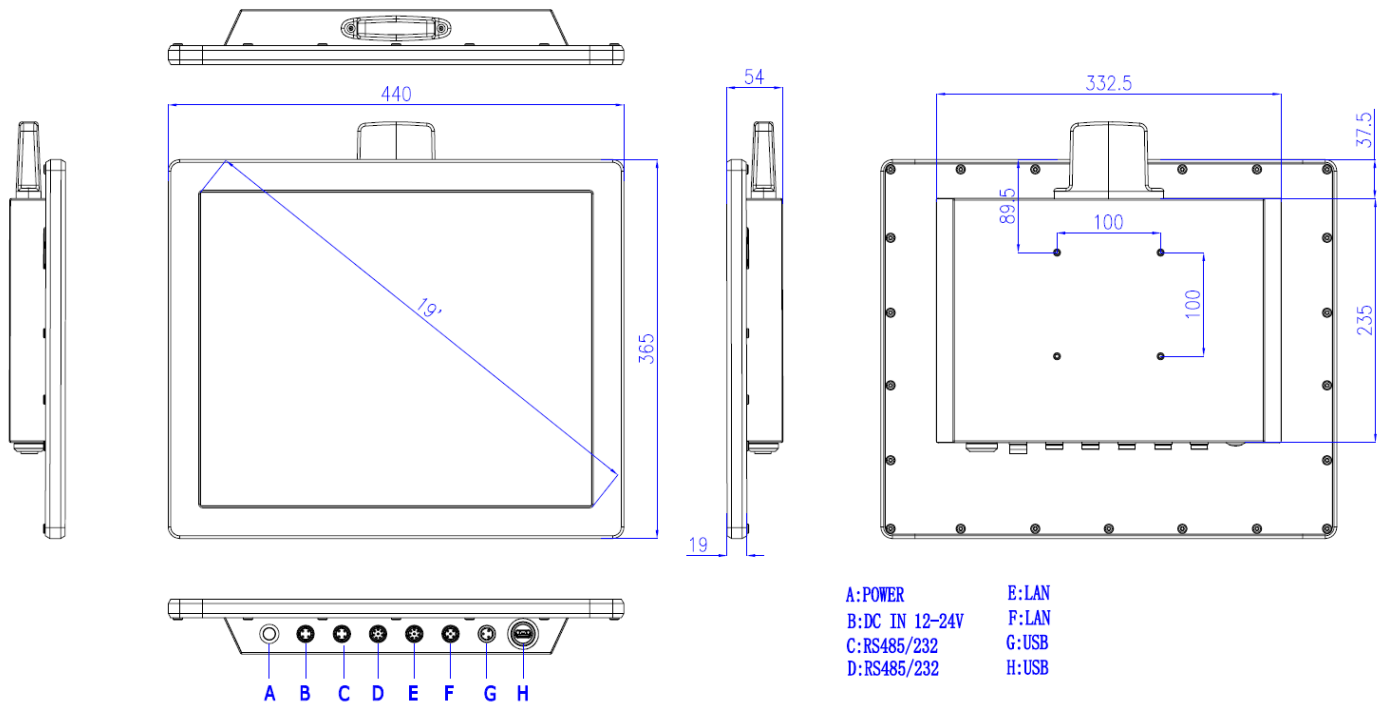

## 19" IP69K Stainless Steel Panel PC

- ◆ Support 8<sup>th</sup> generation 4205U
- ◆ Resistive touch screen, option Capacitive touch screen
- ◆ Option Size: 15", 19" and 21.5".

Dimension : Unit : mm

Order information :

Model NO.	Description
WP1901T-R1-4205U	19" LCD/ Resistive touch screen/ 1024*768/CPU4205U/no memory/no SSD/2LAN/2RS232(option RS485)/ 2USB/option WIFI&3G/DC IN 12~24V

Option items :

Material NO.	Spec.
5040200005	WIFI (7260HMWBN) with waterproof cover
5040100001	EC20(4G/3G module)
2020200067	M12 plug with 5pin ( USB ) Length=2Meters
2020200068	M12 plug with 4pin ( COM ) Length=2Meters
2020200069	M12 plug with 8pin ( LAN cable ) Length=2Meters
2010300015	IP67 waterproof Meanwell power adapter OWA-60E-12 (EU type)