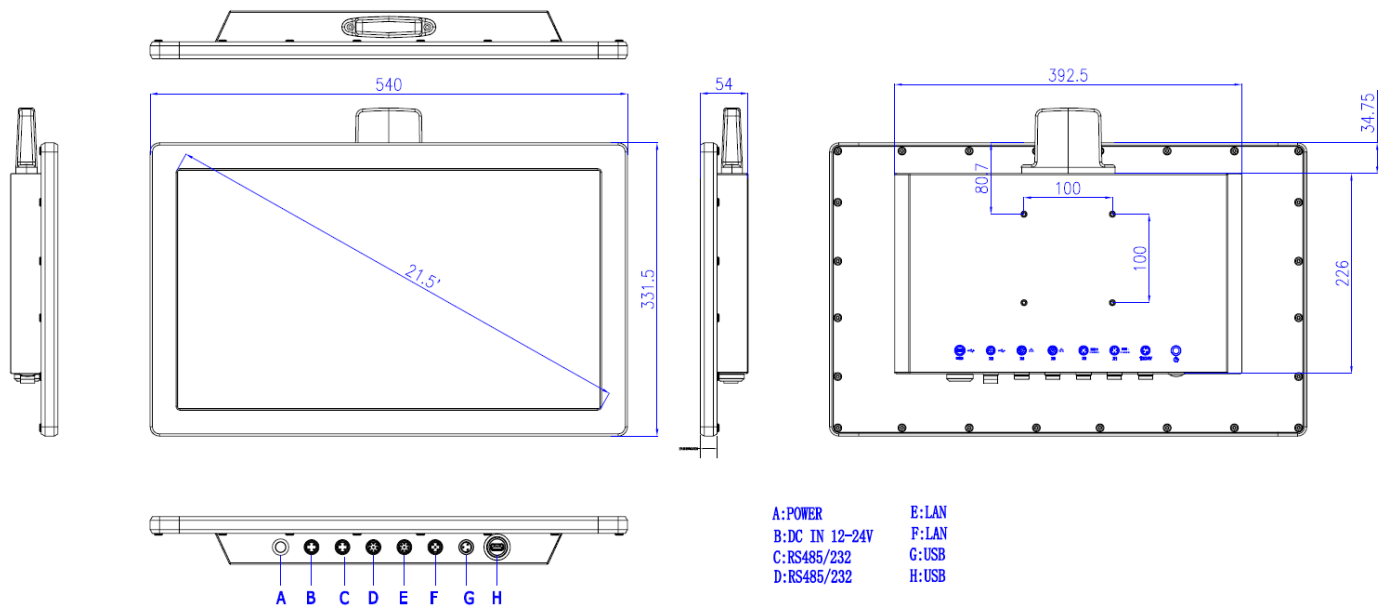

## 21.5" IP69K Stainless Steel Panel PC

- ◆ Support 8<sup>th</sup> generation 4205U
- ◆ Resistive touch screen, option Capacitive touch screen
- ◆ Option Size: 15", 19" and 21.5".

Dimension : Unit : mm

Order information :

Model NO.	Description
WP2151T-R1-4205U	21.5" LCD/ Resistive touch screen/ 1024*768/CPU4205U/no memory/no SSD/2LAN/2RS232(option RS485)/ 2USB/option WIFI&3G/DC IN 12~24V

Option items :

Material NO.	Spec.
5040200005	WIFI (7260HMWBN) with waterproof cover
5040100001	EC20(4G/3G module)
2020200067	M12 plug with 5pin ( USB ) Length=2Meters
2020200068	M12 plug with 4pin ( COM ) Length=2Meters
2020200069	M12 plug with 8pin ( LAN cable ) Length=2Meters
2010300015	IP67 waterproof Meanwell power adapter OWA-60E-12 (EU type)